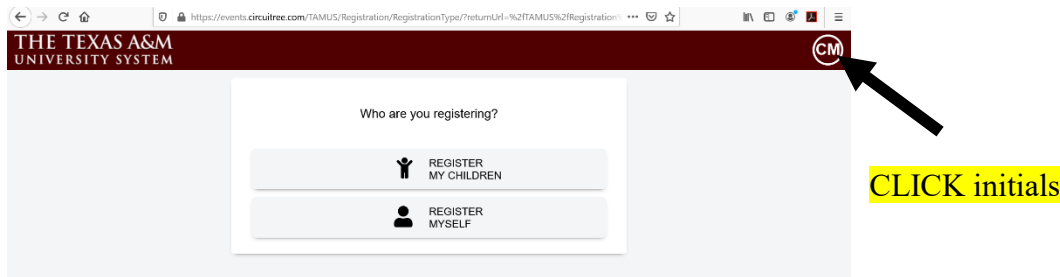

HOW DO I UPDATE SUITEMATE REQUEST AND TRAINING TYPE?

[You can do this up to 14 days prior to camp, at that time this section will NOT be available]

Use this Link to Login to your account: <https://events.circuitree.com/TAMUS>

Login using the email for the admin (Parent) of the account and password