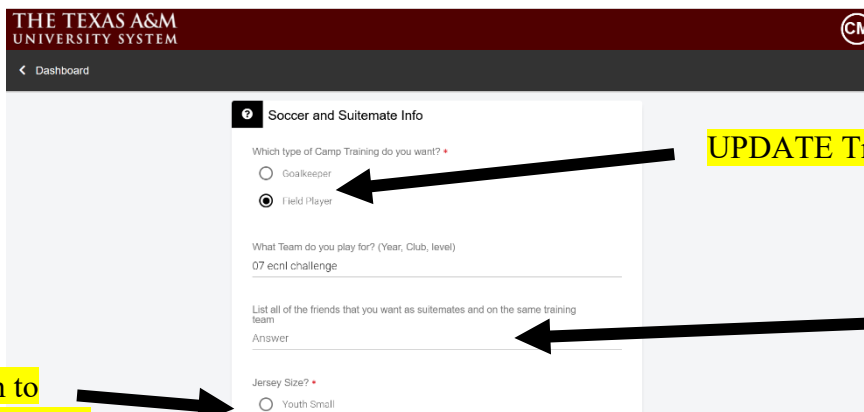

Login using the email for the admin (Parent) of the account and password

Shows campers name

Camp session attending

CLICK to update suitemate and other info for camp

CLICK "EDIT"

UPDATE Training type here

ADD Suitemate/ Teammate info here