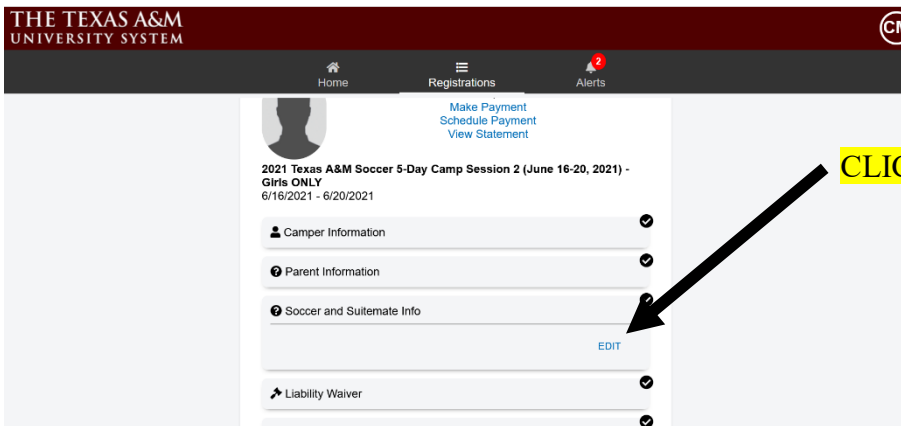

Login using the email for the admin (Parent) of the account and password

Shows campers name

Camp session attending

CLICK to update suitemate and other info for camp

CLICK "EDIT"

UPDATE Training type here

ADD Suitemate/ Teammate info here