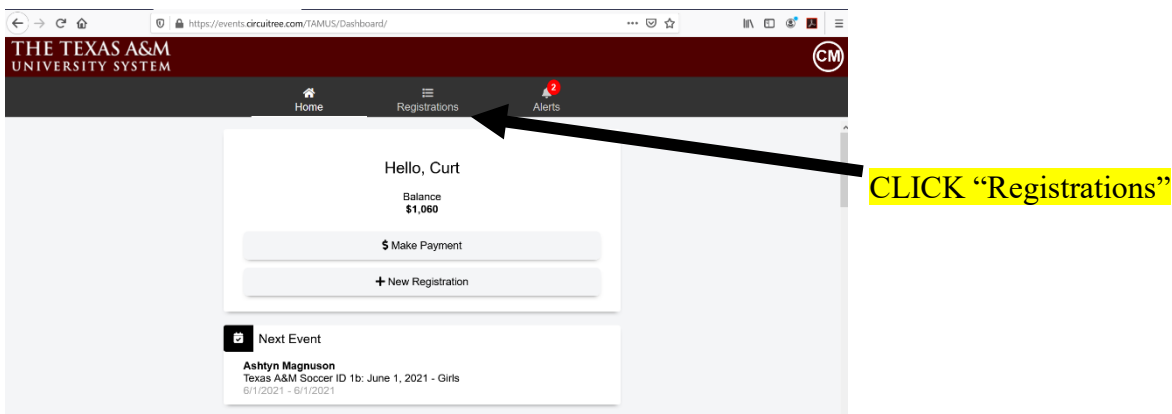

HOW DO I UPDATE SUITEMATE REQUEST AND TRAINING TYPE?

[You can do this up to 14 days prior to camp, at that time this section will NOT be available]

Use this Link to Login to your account: <https://events.circuitree.com/TAMUS>

Login using the email for the admin (Parent) of the account and password

Shows campers name

Camp session attending

CLICK to update suitemate and other info for camp

CLICK "EDIT"

UPDATE Training type here

ADD Suitemate/ Teammate info here