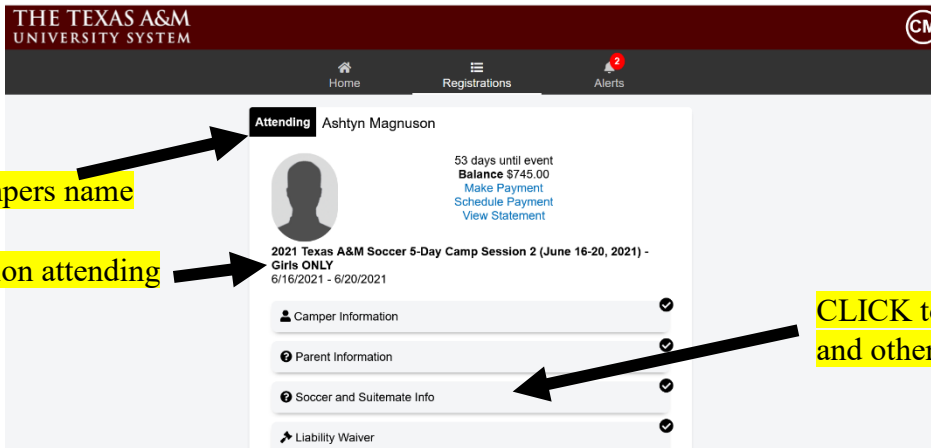

HOW DO I UPDATE SUITEMATE REQUEST AND TRAINING TYPE?

[You can do this up to 14 days prior to camp, at that time this section will NOT be available]

Use this Link to Login to your account: <https://events.circuitree.com/TAMUS>

Login using the email for the admin (Parent) of the account and password

Shows campers name

Camp session attending

CLICK to update suitemate and other info for camp

CLICK "EDIT"

UPDATE Training type here

ADD Suitemate/ Teammate info here